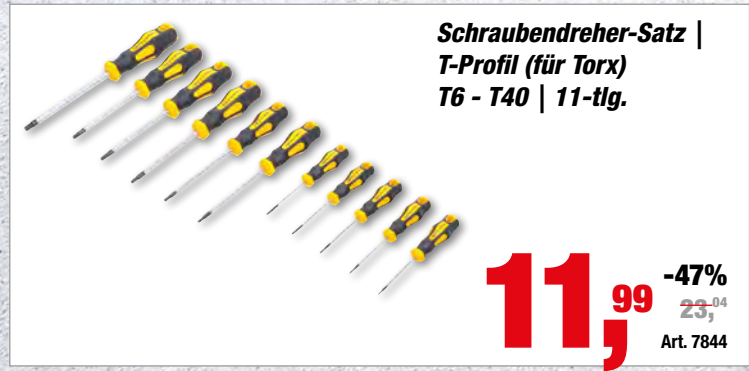

6,99 -51%
~~14,27~~
Art. 7946

4,99 -58%
~~11,94~~
Art. 35840

18,99 -40%
~~31,92~~
Art. 7890

7,99 -53%
~~17,15~~
Art. 35816

22,99 -47%
~~43,45~~
Art. 97895

7,49 -47%
~~14,39~~
Art. 35826

11,99 -47%
~~23,04~~
Art. 7844